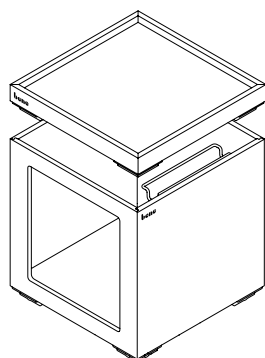

Thanks to PIXEL Rack, it has become even easier to create team spaces for short-term project work. The “Rack” expansions offer a framework for the quick and simple design of project spaces with tables, benches and seating by incorporating the various PIXEL elements, which can also be stored there at the same time. PIXEL Rack can also function as a room-structuring element.

PIXEL POD
360x360x198 mm

PIXEL WHEEL TRAY M
721x360x198 mm

Das **PIXEL WHEEL TRAY** verleiht den Settings zusätzliche Mobilität.

The **PIXEL WHEEL TRAY** gives the settings additional mobility.

FITS IN
EVERY TEAM.

PIXEL TOP
Plattenstärke 19mm oder 38mm.
Table top thickness 19mm or 38mm.

PIXEL TRAY

PIXEL BOX
Grundbaustein der PIXEL by Bene Serie. Aus rohem Kiefernsperrholz, mit oder ohne seitliche Öffnungen, um Stauraum zu schaffen. Tragegriffe sorgen für die seitliche Verbindung zweier Boxen durch einfaches Umklappen.